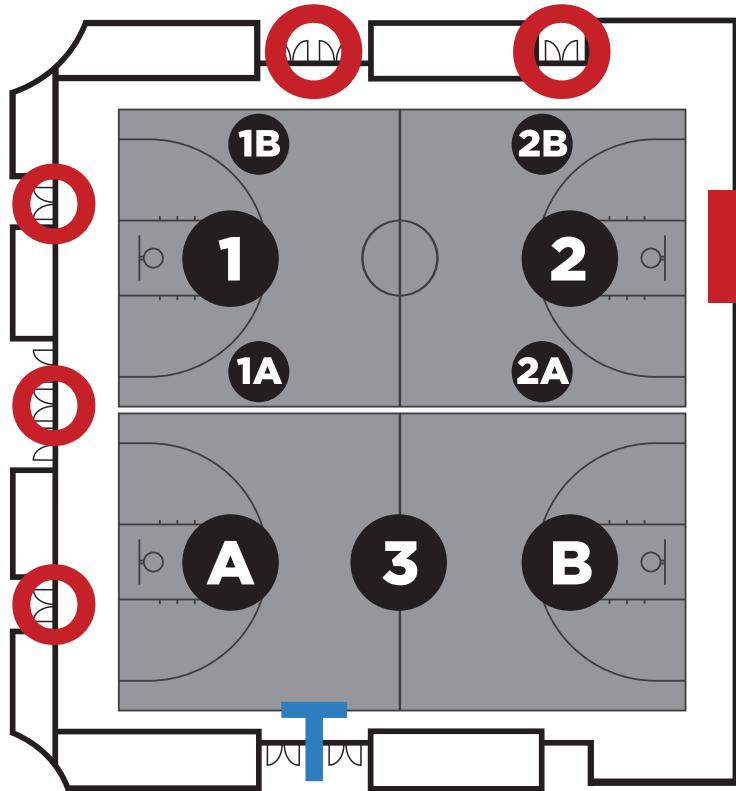

GS

PointePark
Birth-Grade 5
*Must be accompanied by an adult

COACH/PLAYER MEETING AREA

CHEER

GAME DAY MAP

RESTROOMS

AUDITORIUM/SPECTATOR ENTRANCES

CONCESSION

TEAM ENTRY

GUEST SERVICES

**ENTER HERE
DOOR #3**